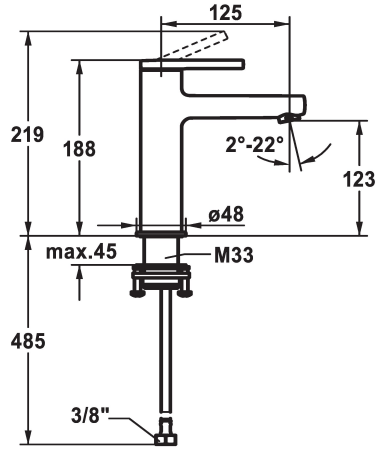

KWC AVA 2.0 Lever mixer - Basin

Modell-Linie: AVA 2.0 | 12.468.052.000FL
Umyvadlové armatury | Hydraulické armatury

KWC-No.

125078
chromeline, A 125, flexible connection hoses, with pop-up valve

125079
chromeline, A 125, flexible connection hoses, without pop-up valve

125080
chromeline, A 125, flexible connection hoses, with Push Open

- * EcoProtect - water-saving device
- * Fixed spout
- Neoperl® Perlator® SSR, swivelling jet regulator
- * KWC cartridge S 25
- with ceramic discs

ATT-KWC- ABLAUFGARNITUR

mit_Ablaufgarnitur

ohne_Ablaufgarnitur

mit_Push_open

- flow rate and temperature continuously variable
- * Flexible connection hoses 3/8"
- * QuickInstallation - Fastening via threaded connection with locking screws
- * Mounting hole size ø35 mm

Faucet_typ

Measure_Height

G_Acoustic_group

Projection_A

EnergyLabelCH

ATT-KWC-MASS-WASSERAUSTRITT

Material

5 l/min (3 bar)