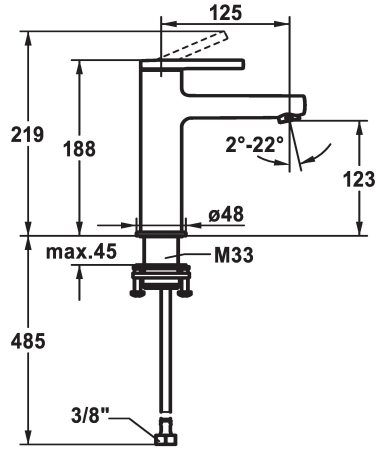

KWC AVA 2.0 Lever mixer - Basin

Modell-Linie: AVA 2.0 | 12.468.052.000FL
Kranar | Hydraulické armatury

KWC-No.

125078
chromeline, A 125, flexible connection hoses, with pop-up valve

125079
chromeline, A 125, flexible connection hoses, without pop-up valve

125080
chromeline, A 125, flexible connection hoses, with Push Open

- * EcoProtect - water-saving device
- * Fixed spout
- Neoperl® Perlator® SSR, swivelling jet regulator
- * KWC cartridge S 25
- with ceramic discs

ATT-KWC- ABLAUFGARNITUR

mit_Ablaufgarnitur

ohne_Ablaufgarnitur

mit_Push_open

- flow rate and temperature continuously variable
- * Flexible connection hoses 3/8"
- * QuickInstallation - Fastening via threaded connection with locking screws
- * Mounting hole size ø35 mm

Faucet_typ

Measure_Height

G_Acoustic_group

Projection_A

EnergyLabelCH

ATT-KWC-MASS-WASSERAUSTRITT

Material

5 l/min (3 bar)