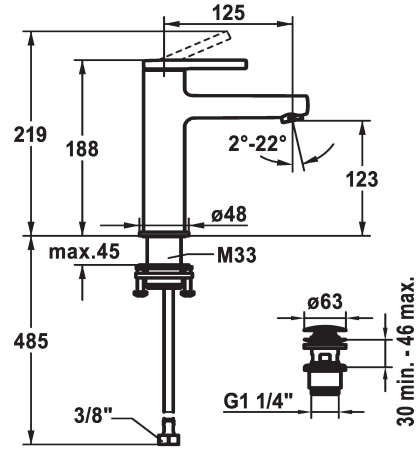

## KWC AVA 2.0 Lever mixer - Basin

Modell-Linie: AVA 2.0 | 12.468.642.000FL  
Umyvadlové armatury | Hydraulické armatury

### KWC-No.

**125078**  
chromeline, A 125, flexible connection hoses, with pop-up valve

**125079**  
chromeline, A 125, flexible connection hoses, without pop-up valve

**125080**  
chromeline, A 125, flexible connection hoses, with Push Open

### ATT-KWC- ABLAUFGARNITUR

mit\_Ablaufgarnitur

ohne\_Ablaufgarnitur

mit\_Push\_open

- \* Flexible connection hoses 3/8"
- \* QuickInstallation - Fastening via threaded connection with locking screws
- \* Mounting hole size  $\varnothing 35$  mm
- \* Scope of delivery:
- KWC pop-up valve Push Open 2 in 1 Z.538.321.000

### Technické údaje

A_Spout_Spray
ATT-KWC-ABLAUFGARNITUR
Connection
ATT-KWC-AUSLAUF
Handling
ATT-KWC-FARBCODE
Installation_type
Faucet_typ
Measure_Height
G_Acoustic group
Projection_A
EnergyLabelCH
ATT-KWC-MASS-WASSERAUSTRITT
Materiál