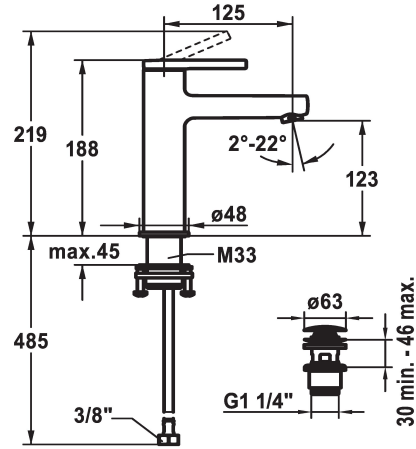

KWC AVA 2.0 Lever mixer - Basin

Modell-Linie: AVA 2.0 | 12.468.642.000FL
Taps | Manual taps

KWC-No.

125078
chromeline, A 125, flexible connection hoses, with pop-up valve

125079
chromeline, A 125, flexible connection hoses, without pop-up valve

125080
chromeline, A 125, flexible connection hoses, with Push Open

- * EcoProtect - water-saving device
- * Fixed spout
- Neoperl® Perlator® SSR, swivelling jet regulator
- * KWC cartridge S 25
- with ceramic discs
- flow rate and temperature continuously variable

Pop-up_valve

with pop-up valve

without pop-up valve

with Push open

- * Flexible connection hoses 3/8"
- * QuickInstallation - Fastening via threaded connection with locking screws
- * Mounting hole size ø35 mm
- * Scope of delivery:
- KWC pop-up valve Push Open 2 in 1 Z.538.321.000

Technical Data

Flow rate
Pop-up_valve
Connection
Spout
Handling
Color code
Installation_type
Faucet_typ
Dimension Height
Acoustic group
Projection_A
Energy Label
Dimension Water outlet
material

5 l/min (3 bar)
with Push open
Flexible connection hoses
fixed
top lever
chrome
Pillar installation
Faucet
168
Battery1
A 125
A
123
Brass