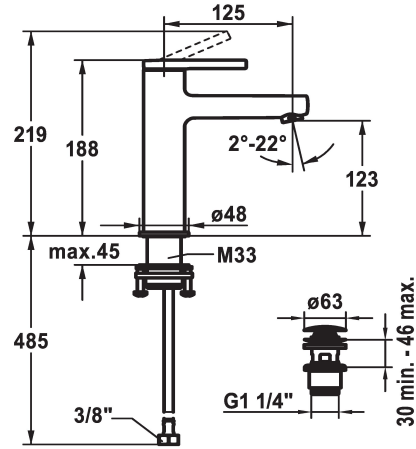

KWC AVA 2.0 Lever mixer - Basin

Modell-Linie: AVA 2.0 | 12.468.642.000FL
Taps | Manual taps

KWC-No.

125078
chromeline, A 125, flexible connection hoses, with pop-up valve

125079
chromeline, A 125, flexible connection hoses, without pop-up valve

125080
chromeline, A 125, flexible connection hoses, with Push Open

- * EcoProtect - water-saving device
- * Fixed spout
- Neoperl® Perlator® SSR, swivelling jet regulator
- * KWC cartridge S 25
- with ceramic discs
- flow rate and temperature continuously variable

pop-up valve

with pop-up valve

without pop-up valve

with Push open

- * Flexible connection hoses 3/8"
- * QuickInstallation - Fastening via threaded connection with locking screws
- * Mounting hole size ø35 mm
- * Scope of delivery:
- KWC pop-up valve Push Open 2 in 1 Z.538.321.000

Technical Data

Flow rate
pop-up valve
Connection
Spout
Handling
Color code
Installation type
Faucet_typ
Measure Height
Acoustic group
Projection A
Energy label
Dimension Water outlet
material

5 l/min (3 bar)
with Push open
Flexible connection hoses
fixed
top lever
chromeline
Pillar installation
Faucet
168
yes
A 125
A
123
Brass