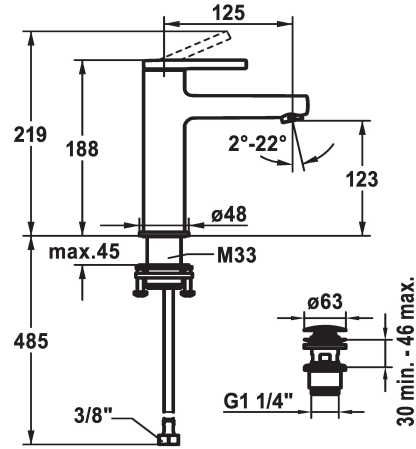

KWC AVA 2.0 Lever mixer - Basin

Modell-Linie: AVA 2.0 | 12.468.642.000FL
Armatura umywalkowa | Armatura jednouchwytywa

KWC-No.

125078
chromeline, A 125, flexible connection hoses, with pop-up valve

125079
chromeline, A 125, flexible connection hoses, without pop-up valve

125080
chromeline, A 125, flexible connection hoses, with Push Open

- * EcoProtect - water-saving device
- * Fixed spout
- Neoperl® Perlator® SSR, swivelling jet regulator
- * KWC cartridge S 25
- with ceramic discs
- flow rate and temperature continuously variable

ATT-KWC- ABLAUFGARNITUR

mit_Ablaufgarnitur

ohne_Ablaufgarnitur

mit_Push_open

- * Flexible connection hoses 3/8"
- * QuickInstallation - Fastening via threaded connection with locking screws
- * Mounting hole size ø35 mm
- * Scope of delivery:
- KWC pop-up valve Push Open 2 in 1 Z.538.321.000

Dane techniczne

A_Spout_Spray
ATT-KWC-ABLAUFGARNITUR
Connection
ATT-KWC-AUSLAUF
Handling
ATT-KWC-FARBCODE
Installation_type
Faucet_typ
Dimension Height
G_Acoustic group
Projection_A
EnergyLabelCH
ATT-KWC-MASS-WASSERAUSTRITT
Material