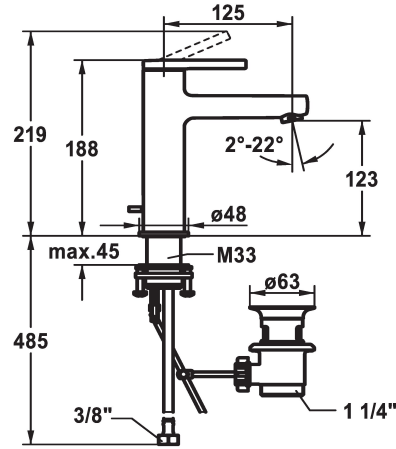

KWC AVA 2.0 Lever mixer - Basin - CoolFix

Modell-Linie: AVA 2.0 | 12.468.032.000FL
Armatura umywalkowa | Armatura jednouchwytywa

KWC-No.

125081
chromeline, A 125, flexible connection hoses, with pop-up valve

125082
chromeline, A 125, flexible connection hoses, without pop-up valve

125083
chromeline, A 125, flexible connection hoses, with Push Open

- * CoolFix - Cold water flow with a centered lever
- * EcoProtect - water-saving device
- * Fixed spout
- Neoperl® Perlator® SSR, swivelling jet regulator
- * KWC cartridge S 25
- with ceramic discs
- flow rate and temperature continuously variable

ATT-KWC- ABLAUFGARNITUR

mit_Ablaufgarnitur

ohne_Ablaufgarnitur

mit_Push_open

- * Flexible connection hoses 3/8"
- * QuickInstallation - Fastening via threaded connection with locking screws
- * Mounting hole size ø35 mm
- * Scope of delivery:
- KWC pop-up valve Z.538.581.000

Faucet_typ

Dimension Height

ATT-KWC-ENERGIESPAREN

G_Acoustic group

Projection_A

EnergyLabelCH

ATT-KWC-MASS-WASSERAUSTRITT

Material