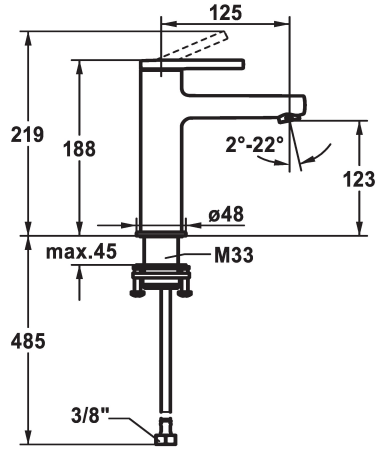

KWC AVA 2.0 Lever mixer - Basin - CoolFix

Modell-Linie: AVA 2.0 | 12.468.072.000FL
Taps | Manual taps

KWC-No.

125081
chromeline, A 125, flexible connection hoses, with pop-up valve

125082
chromeline, A 125, flexible connection hoses, without pop-up valve

125083
chromeline, A 125, flexible connection hoses, with Push Open

- * CoolFix - Cold water flow with a centered lever
- * EcoProtect - water-saving device
- * Fixed spout
- Neoperl® Perlator® SSR, swivelling jet regulator
- * KWC cartridge S 25
- with ceramic discs

Pop-up_valve

with pop-up valve

without pop-up valve

with Push open

- flow rate and temperature continuously variable
- * Flexible connection hoses 3/8"
- * QuickInstallation - Fastening via threaded connection with locking screws
- * Mounting hole size ø35 mm

Technical Data

Flow rate
Pop-up_valve
Connection
Spout
Handling
Color code
Installation_type
Faucet_typ
Dimension Height
Energysaving
Acoustic group
Projection_A
Energy Label
Dimension Water outlet
material