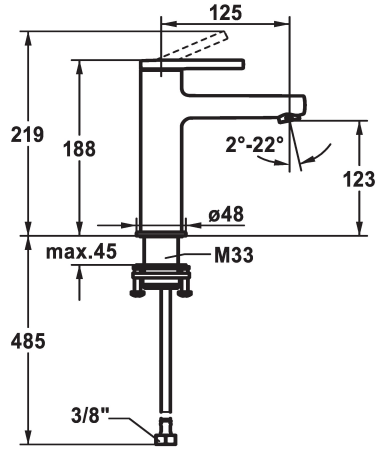

KWC AVA 2.0 Lever mixer - Basin - CoolFix

Modell-Linie: AVA 2.0 | 12.468.072.000FL
Taps | Manual taps

KWC-No.

125081
chromeline, A 125, flexible connection hoses, with pop-up valve

125082
chromeline, A 125, flexible connection hoses, without pop-up valve

pop-up assembly

with pop-up valve

without pop-up valve

with Push open

- flow rate and temperature continuously variable
- * Flexible connection hoses 3/8"
- * QuickInstallation - Fastening via threaded connection with locking screws
- * Mounting hole size ø35 mm

Technical Data

Flow rate	5 l/min (3 bar)
pop-up assembly	without pop-up valve
Connection	Flexible connection hoses
Spout	fixed
Handling	top lever
Color code	chromeline
Installation type	Pillar installation
Faucet_typ	Faucet
Dimension Height	168
Energysaving	Coolfix
Acoustic group	yes
Projection A	A 125
Energy label	A
Dimension Water outlet	123
material	Brass

Flow rate	5 l/min (3 bar)
pop-up assembly	without pop-up valve
Connection	Flexible connection hoses
Spout	fixed
Handling	top lever
Color code	chromeline
Installation type	Pillar installation
Faucet_typ	Faucet
Dimension Height	168
Energysaving	Coolfix
Acoustic group	yes
Projection A	A 125
Energy label	A
Dimension Water outlet	123
material	Brass