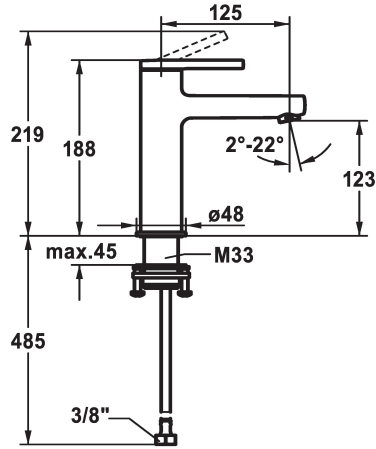

KWC AVA 2.0 Lever mixer - Basin - CoolFix

Modell-Linie: AVA 2.0 | 12.468.072.000FL
Taps | Manual taps

KWC-No.

125081
chromeline, A 125, flexible connection hoses, with pop-up valve

125082
chromeline, A 125, flexible connection hoses, without pop-up valve

pop-up valve

with pop-up valve

without pop-up valve

with Push open

- flow rate and temperature continuously variable
- * Flexible connection hoses 3/8"
- * QuickInstallation - Fastening via threaded connection with locking screws
- * Mounting hole size ø35 mm

Technical Data

Flow rate	5 l/min (3 bar)
pop-up valve	without pop-up valve
Connection	Flexible connection hoses
Spout	fixed
Handling	top lever
Color code	chromeline
Installation type	Pillar installation
Faucet_typ	Faucet
Measure Height	168
Energysaving	Coolfix
Acoustic group	yes
Projection A	A 125
Energy label	A
Dimension Water outlet	123
material	Brass

Flow rate	5 l/min (3 bar)
pop-up valve	without pop-up valve
Connection	Flexible connection hoses
Spout	fixed
Handling	top lever
Color code	chromeline
Installation type	Pillar installation
Faucet_typ	Faucet
Measure Height	168
Energysaving	Coolfix
Acoustic group	yes
Projection A	A 125
Energy label	A
Dimension Water outlet	123
material	Brass