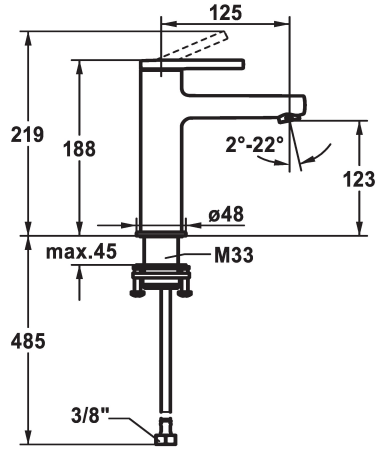

KWC AVA 2.0 Lever mixer - Basin - CoolFix

Modell-Linie: AVA 2.0 | 12.468.072.000FL
Armatura umywalkowa | Armatura jednouchwytywa

KWC-No.

125081
chromeline, A 125, flexible connection hoses, with pop-up valve

125082
chromeline, A 125, flexible connection hoses, without pop-up valve

125083
chromeline, A 125, flexible connection hoses, with Push Open

- * CoolFix - Cold water flow with a centered lever
- * EcoProtect - water-saving device
- * Fixed spout
- Neoperl® Perlator® SSR, swivelling jet regulator
- * KWC cartridge S 25
- with ceramic discs

ATT-KWC- ABLAUFGARNITUR

mit_Ablaufgarnitur

ohne_Ablaufgarnitur

mit_Push_open

- flow rate and temperature continuously variable
- * Flexible connection hoses 3/8"
- * QuickInstallation - Fastening via threaded connection with locking screws
- * Mounting hole size ø35 mm

Faucet_typ

Dimension Height

ATT-KWC-ENERGIESPAREN

G_Acoustic group

Projection_A

EnergyLabelCH

ATT-KWC-MASS-WASSERAUSTRITT

Material