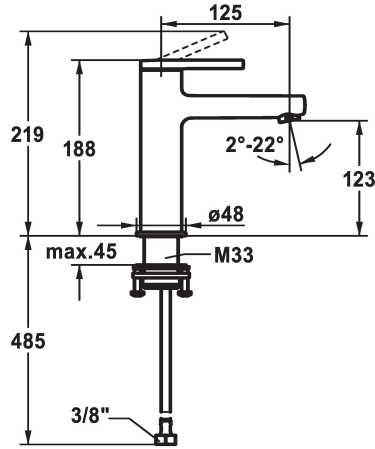

KWC AVA 2.0 Lever mixer - Basin - CoolFix

Modell-Linie: AVA 2.0 | 12.468.072.000FL
Kranar | Hydraulické armatury

KWC-No.

125081
chromeline, A 125, flexible connection hoses, with pop-up valve

125082
chromeline, A 125, flexible connection hoses, without pop-up valve

125083
chromeline, A 125, flexible connection hoses, with Push Open

- * CoolFix - Cold water flow with a centered lever
- * EcoProtect - water-saving device
- * Fixed spout
- Neoperl® Perlator® SSR, swivelling jet regulator
- * KWC cartridge S 25
- with ceramic discs

Faucet_typ

Measure_Height

ATT-KWC-ENERGIESPAREN

G_Acoustic_group

Projection_A

EnergyLabelCH

ATT-KWC-MASS-WASSERAUSTRITT

Material

* Mounting hole size ø35 mm

5 l/min (3 bar)

ohne_Ablaufgarnitur

Flexible_Anschlusschläuche

fest

topbedient

chromeline

Standmontage