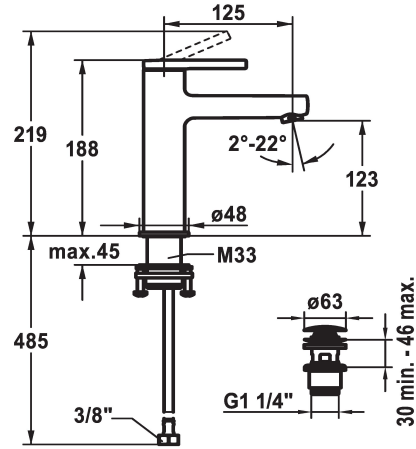

## KWC AVA 2.0 Lever mixer - Basin - CoolFix

Modell-Linie: AVA 2.0 | 12.468.632.000FL  
Kranar | Hydraulické armatúry

### KWC-No.

**125081**  
chromeline, A 125, flexible connection hoses, with pop-up valve

**125082**  
chromeline, A 125, flexible connection hoses, without pop-up valve

**125083**  
chromeline, A 125, flexible connection hoses, with Push Open

### ATT-KWC- ABLAUFGARNITUR

mit\_Ablaufgarnitur

ohne\_Ablaufgarnitur

mit\_Push\_open

- \* Flexible connection hoses 3/8"
- \* QuickInstallation - Fastening via threaded connection with locking screws
- \* Mounting hole size ø35 mm
- \* Scope of delivery:
  - KWC pop-up valve Push Open 2 in 1 Z.538.321.000

### Technical Data

A\_Spout\_Spray

5 l/min (3 bar)

ATT-KWC-ABLAUFGARNITUR

mit\_Push\_open

Connection

Flexible\_Anschlusschläuche

ATT-KWC-AUSLAUF