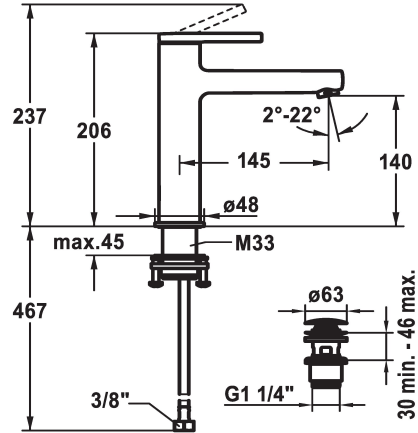

KWC AVA 2.0 Lever mixer - Basin

Modell-Linie: AVA 2.0 | 12.468.053.000FL
Umyvadlové armatury | Hydraulické armatury

KWC-No.

125088
chromeline, A 145, flexible connection hoses, with pop-up valve

125089
chromeline, A 145, flexible connection hoses, without pop-up valve

125090
chromeline, A 145, flexible connection hoses, with Push Open

- * EcoProtect - water-saving device
- * Fixed spout
- Neoperl® Perlator® SSR, swivelling jet regulator
- * OptimalSpace - ample space for washing or working
- * KWC cartridge S 25
- with ceramic discs

ATT-KWC- ABLAUFGARNITUR

mit_Ablaufgarnitur

ohne_Ablaufgarnitur

mit_Push_open

- flow rate and temperature continuously variable
- * Flexible connection hoses 3/8"
- * QuickInstallation - Fastening via threaded connection with locking screws
- * Mounting hole size ø35 mm

Faucet_typ

Measure_Height

G_Acoustic group

Projection_A

EnergyLabelCH

ATT-KWC-MASS-WASSERAUSTRITT

Materiál

5 l/min (3 bar)