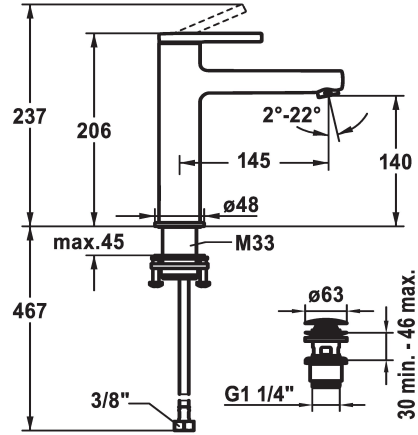

KWC AVA 2.0 Lever mixer - Basin

Modell-Linie: AVA 2.0 | 12.468.053.000FL
Hanat | Käsi käyttöiset hanat

KWC-No.

125088
chromeline, A 145, flexible connection hoses, with pop-up valve

125089
chromeline, A 145, flexible connection hoses, without pop-up valve

125090
chromeline, A 145, flexible connection hoses, with Push Open

- * EcoProtect - water-saving device
- * Fixed spout
- Neoperl® Perlator® SSR, swivelling jet regulator
- * OptimalSpace - ample space for washing or working
- * KWC cartridge S 25
- with ceramic discs

Faucet_typ

Measure_Height

G_Acoustic group

Projection_A

EnergyLabelCH

ATT-KWC-MASS-WASSERAUSTRITT

Materiaali

lviCode

ATT-KWC- ABLAUFGARNITUR

mit_Ablaufgarnitur

ohne_Ablaufgarnitur

mit_Push_open

- flow rate and temperature continuously variable
- * Flexible connection hoses 3/8"
- * QuickInstallation - Fastening via threaded connection with locking screws
- * Mounting hole size ø35 mm