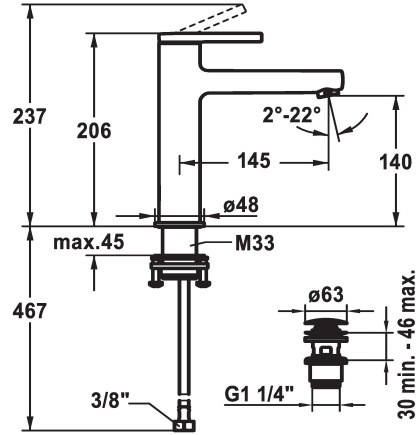

KWC AVA 2.0 Lever mixer - Basin

Modell-Linie: AVA 2.0 | 12.468.053.000FL
Armatura umywalkowa | Armatura jednouchwytywa

KWC-No.

125088
chromeline, A 145, flexible connection hoses, with pop-up valve

125089
chromeline, A 145, flexible connection hoses, without pop-up valve

125090
chromeline, A 145, flexible connection hoses, with Push Open

- * EcoProtect - water-saving device
- * Fixed spout
- Neoperl® Perlator® SSR, swivelling jet regulator
- * OptimalSpace - ample space for washing or working
- * KWC cartridge S 25
- with ceramic discs

ATT-KWC- ABLAUFGARNITUR

mit_Ablaufgarnitur

ohne_Ablaufgarnitur

mit_Push_open

- flow rate and temperature continuously variable
- * Flexible connection hoses 3/8"
- * QuickInstallation - Fastening via threaded connection with locking screws
- * Mounting hole size ø35 mm

Faucet_typ

Dimension Height

G_Acoustic group

Projection_A

EnergyLabelCH

ATT-KWC-MASS-WASSERAUSTRITT

Material

5 l/min (3 bar)