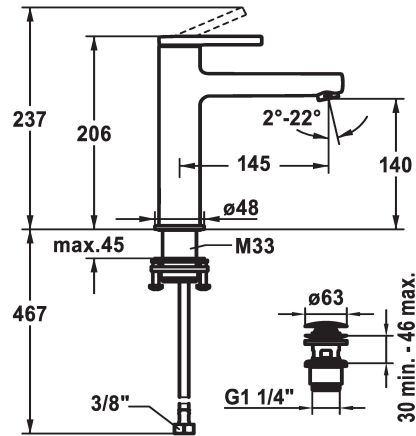

KWC AVA 2.0 Lever mixer - Basin

Modell-Linie: AVA 2.0 | 12.468.053.000FL
Kranar | Hydraulické armatúry

KWC-No.

125088
chromeline, A 145, flexible connection hoses, with pop-up valve

125089
chromeline, A 145, flexible connection hoses, without pop-up valve

125090
chromeline, A 145, flexible connection hoses, with Push Open

- * EcoProtect - water-saving device
- * Fixed spout
- Neoperl® Perlator® SSR, swivelling jet regulator
- * OptimalSpace - ample space for washing or working
- * KWC cartridge S 25
- with ceramic discs

Faucet_typ

Measure_Height

G_Acoustic group

Projection_A

EnergyLabelCH

ATT-KWC-MASS-WASSERAUSTRITT

Material

ATT-KWC- ABLAUFGARNITUR

mit_Ablaufgarnitur

ohne_Ablaufgarnitur

mit_Push_open

- flow rate and temperature continuously variable
- * Flexible connection hoses 3/8"
- * QuickInstallation - Fastening via threaded connection with locking screws
- * Mounting hole size ø35 mm