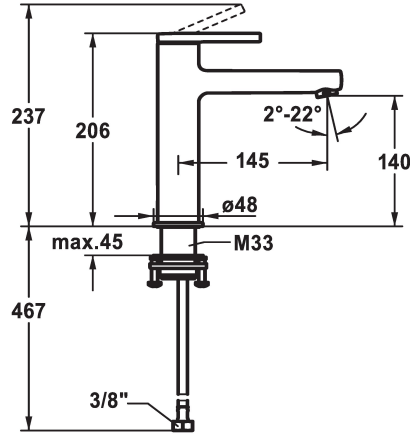

## KWC AVA 2.0 Lever mixer - Basin

Modell-Linie: AVA 2.0 | 12.468.643.000FL  
Umyvadlové armatury | Hydraulické armatury

### KWC-No.

**125088**  
chromeline, A 145, flexible connection hoses, with pop-up valve

**125089**  
chromeline, A 145, flexible connection hoses, without pop-up valve

**125090**  
chromeline, A 145, flexible connection hoses, with Push Open

### ATT-KWC- ABLAUFGARNITUR

mit\_Ablaufgarnitur

ohne\_Ablaufgarnitur

mit\_Push\_open

- \* Flexible connection hoses 3/8"
- \* QuickInstallation - Fastening via threaded connection with locking screws
- \* Mounting hole size ø35 mm
- \* Scope of delivery:
- KWC pop-up valve Push Open 2 in 1 Z.538.321.000

Faucet\_typ

Measure\_Height

G\_Acoustic\_group

Projection\_A

EnergyLabelCH

ATT-KWC-MASS-WASSERAUSTRITT

Materiál

5 l/min (3 bar)