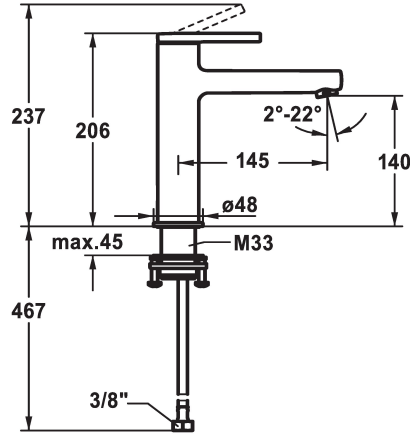

KWC AVA 2.0 Lever mixer - Basin

Modell-Linie: AVA 2.0 | 12.468.643.000FL
Taps | Manual taps

KWC-No.

125088
chromeline, A 145, flexible connection hoses, with pop-up valve

125089
chromeline, A 145, flexible connection hoses, without pop-up valve

Pop-up_valve

with pop-up valve

without pop-up valve

with Push open

- * Flexible connection hoses 3/8"
- * QuickInstallation - Fastening via threaded connection with locking screws
- * Mounting hole size ø35 mm
- * Scope of delivery:
- KWC pop-up valve Push Open 2 in 1 Z.538.321.000

Technical Data

Flow rate	5 l/min (3 bar)
Pop-up_valve	with Push open
Connection	Flexible connection hoses
Spout	fixed
Handling	top lever
Color code	chrome
Installation_type	Pillar installation
Faucet_typ	Faucet
Dimension Height	206
Acoustic group	Battery1
Projection_A	A 145
Energy Label	A
Dimension Water outlet	140
material	Brass

Flow rate	5 l/min (3 bar)
Pop-up_valve	with Push open
Connection	Flexible connection hoses
Spout	fixed
Handling	top lever
Color code	chrome
Installation_type	Pillar installation
Faucet_typ	Faucet
Dimension Height	206
Acoustic group	Battery1
Projection_A	A 145
Energy Label	A
Dimension Water outlet	140
material	Brass