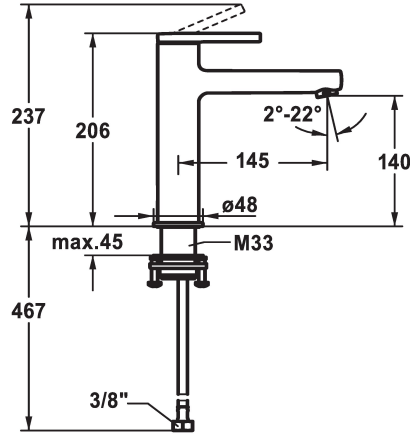

KWC AVA 2.0 Lever mixer - Basin

Modell-Linie: AVA 2.0 | 12.468.643.000FL
Taps | Manual taps

KWC-No.

125088
chromeline, A 145, flexible connection hoses, with pop-up valve

125089
chromeline, A 145, flexible connection hoses, without pop-up valve

pop-up assembly

with pop-up valve

without pop-up valve

with Push open

- * Flexible connection hoses 3/8"
- * QuickInstallation - Fastening via threaded connection with locking screws
- * Mounting hole size ø35 mm
- * Scope of delivery:
- KWC pop-up valve Push Open 2 in 1 Z.538.321.000

Technical Data

Flow rate	5 l/min (3 bar)
pop-up assembly	with Push open
Connection	Flexible connection hoses
Spout	fixed
Handling	top lever
Color code	chromeline
Installation type	Pillar installation
Faucet_typ	Faucet
Dimension Height	206
Acoustic group	yes
Projection A	A 145
Energy label	A
Dimension Water outlet	140
material	Brass

Flow rate	5 l/min (3 bar)
pop-up assembly	with Push open
Connection	Flexible connection hoses
Spout	fixed
Handling	top lever
Color code	chromeline
Installation type	Pillar installation
Faucet_typ	Faucet
Dimension Height	206
Acoustic group	yes
Projection A	A 145
Energy label	A
Dimension Water outlet	140
material	Brass