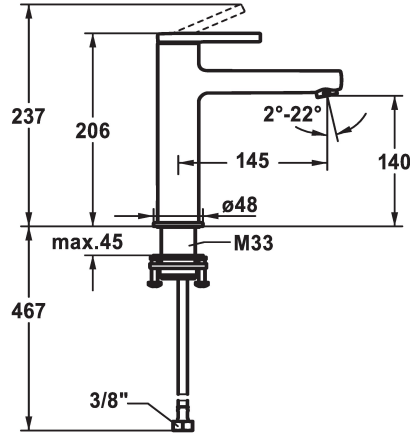

KWC AVA 2.0 Lever mixer - Basin

Modell-Linie: AVA 2.0 | 12.468.643.000FL
Hanat | Käsikäyttöiset hanat

KWC-No.

125088
chromeline, A 145, flexible connection hoses, with pop-up valve

125089
chromeline, A 145, flexible connection hoses, without pop-up valve

125090
chromeline, A 145, flexible connection hoses, with Push Open

- * EcoProtect - water-saving device
- * Fixed spout
- Neoperl® Perlator® SSR, swivelling jet regulator
- * OptimalSpace - ample space for washing or working* KWC cartridge S 25
- with ceramic discs
- flow rate and temperature continuously variable

ATT-KWC- ABLAUFGARNITUR

mit_Ablaufgarnitur

ohne_Ablaufgarnitur

mit_Push_open

- * Flexible connection hoses 3/8"
- * QuickInstallation - Fastening via threaded connection with locking screws
- * Mounting hole size ø35 mm
- * Scope of delivery:
- KWC pop-up valve Push Open 2 in 1 Z.538.321.000

Faucet_typ

Measure_Height

G_Acoustic_group

Projection_A

EnergyLabelCH

ATT-KWC-MASS-WASSERAUSTRITT

Materiaali

lviCode