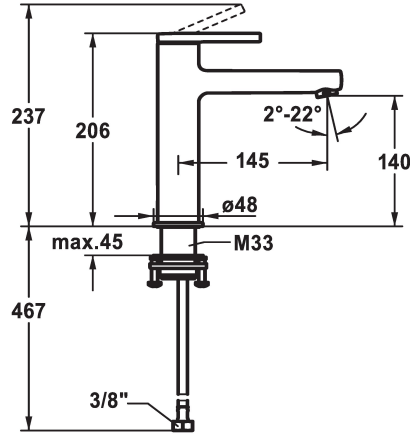

KWC AVA 2.0 Lever mixer - Basin

Modell-Linie: AVA 2.0 | 12.468.643.000FL
Armatura umywalkowa | Armatura jednouchwytywa

KWC-No.

125088
chromeline, A 145, flexible connection hoses, with pop-up valve

125089
chromeline, A 145, flexible connection hoses, without pop-up valve

125090
chromeline, A 145, flexible connection hoses, with Push Open

- * EcoProtect - water-saving device
- * Fixed spout
- Neoperl® Perlator® SSR, swivelling jet regulator
- * OptimalSpace - ample space for washing or working* KWC cartridge S 25
- with ceramic discs
- flow rate and temperature continuously variable

ATT-KWC- ABLAUFGARNITUR

mit_Ablaufgarnitur

ohne_Ablaufgarnitur

mit_Push_open

- * Flexible connection hoses 3/8"
- * QuickInstallation - Fastening via threaded connection with locking screws
- * Mounting hole size ø35 mm
- * Scope of delivery:
- KWC pop-up valve Push Open 2 in 1 Z.538.321.000

Faucet_typ

Dimension Height

G_Acoustic_group

Projection_A

EnergyLabelCH

ATT-KWC-MASS-WASSERAUSTRITT

Material

5 l/min (3 bar)