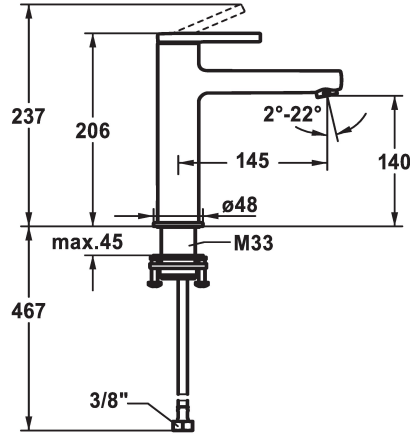

KWC AVA 2.0 Lever mixer - Basin

Modell-Linie: AVA 2.0 | 12.468.643.000FL
Kranar | Hydraulické armatúry

KWC-No.

125088
chromeline, A 145, flexible connection hoses, with pop-up valve

125089
chromeline, A 145, flexible connection hoses, without pop-up valve

125090
chromeline, A 145, flexible connection hoses, with Push Open

- * EcoProtect - water-saving device
- * Fixed spout
- Neoperl® Perlator® SSR, swivelling jet regulator
- * OptimalSpace - ample space for washing or working* KWC cartridge S 25
- with ceramic discs
- flow rate and temperature continuously variable

Faucet_typ

Measure_Height

G_Acoustic_group

Projection_A

EnergyLabelCH

ATT-KWC-MASS-WASSERAUSTRITT

Material

ATT-KWC- ABLAUFGARNITUR

mit_Ablaufgarnitur

ohne_Ablaufgarnitur

mit_Push_open

- * Flexible connection hoses 3/8"
- * QuickInstallation - Fastening via threaded connection with locking screws
- * Mounting hole size ø35 mm
- * Scope of delivery:
- KWC pop-up valve Push Open 2 in 1 Z.538.321.000