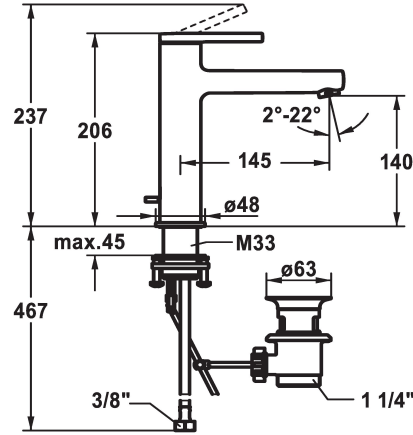

KWC AVA 2.0 Lever mixer - Basin - CoolFix

Modell-Linie: AVA 2.0 | 12.468.033.000FL
Taps | Manual taps

KWC-No.

125091
chromeline, A 145, flexible connection hoses, with pop-up valve

125092
chromeline, A 145, flexible connection hoses, without pop-up valve

Pop-up_valve

with pop-up valve

without pop-up valve

with Push open

- flow rate and temperature continuously variable
- * Flexible connection hoses 3/8"
- * QuickInstallation - Fastening via threaded connection with locking screws
- * Mounting hole size ø35 mm
- * Scope of delivery:
- KWC pop-up valve Z.538.581.000

Technical Data

Flow rate	5 l/min (3 bar)
Pop-up_valve	with pop-up valve
Connection	Flexible connection hoses
Spout	fixed
Handling	top lever
Color code	chrome
Installation_type	Pillar installation
Faucet_typ	Faucet
Dimension Height	206
Energysaving	Coolfix
Acoustic group	Battery1
Projection_A	A 145
Energy Label	A
Dimension Water outlet	140
material	Brass

Flow rate	5 l/min (3 bar)
Pop-up_valve	with pop-up valve
Connection	Flexible connection hoses
Spout	fixed
Handling	top lever
Color code	chrome
Installation_type	Pillar installation
Faucet_typ	Faucet
Dimension Height	206
Energysaving	Coolfix
Acoustic group	Battery1
Projection_A	A 145
Energy Label	A
Dimension Water outlet	140
material	Brass