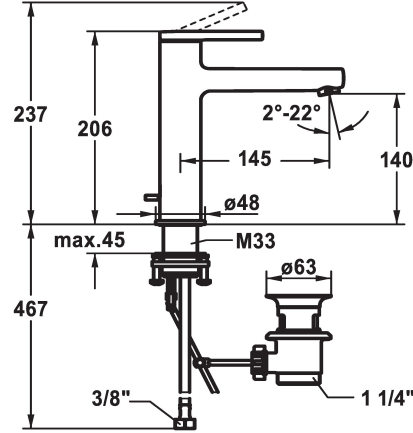

KWC AVA 2.0 Lever mixer - Basin - CoolFix

Modell-Linie: AVA 2.0 | 12.468.033.000FL
Taps | Manual taps

KWC-No.

125091
chromeline, A 145, flexible connection hoses, with pop-up valve

125092
chromeline, A 145, flexible connection hoses, without pop-up valve

pop-up assembly

with pop-up valve

without pop-up valve

with Push open

- flow rate and temperature continuously variable
- * Flexible connection hoses 3/8"
- * QuickInstallation - Fastening via threaded connection with locking screws
- * Mounting hole size ø35 mm
- * Scope of delivery:
- KWC pop-up valve Z.538.581.000

Technical Data

Flow rate	5 l/min (3 bar)
pop-up assembly	with pop-up valve
Connection	Flexible connection hoses
Spout	fixed
Handling	top lever
Color code	chromeline
Installation type	Pillar installation
Faucet_typ	Faucet
Dimension Height	206
Energysaving	Coolfix
Acoustic group	yes
Projection A	A 145
Energy label	A
Dimension Water outlet	140
material	Brass

Flow rate	5 l/min (3 bar)
pop-up assembly	with pop-up valve
Connection	Flexible connection hoses
Spout	fixed
Handling	top lever
Color code	chromeline
Installation type	Pillar installation
Faucet_typ	Faucet
Dimension Height	206
Energysaving	Coolfix
Acoustic group	yes
Projection A	A 145
Energy label	A
Dimension Water outlet	140
material	Brass