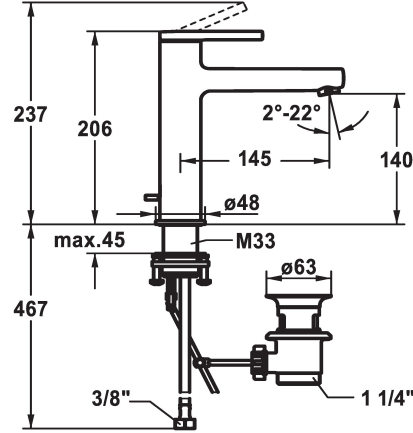

KWC AVA 2.0 Lever mixer - Basin - CoolFix

Modell-Linie: AVA 2.0 | 12.468.033.000FL
Taps | Manual taps

KWC-No.

125091
chromeline, A 145, flexible connection hoses, with pop-up valve

125092
chromeline, A 145, flexible connection hoses, without pop-up valve

pop-up valve

with pop-up valve

without pop-up valve

with Push open

- flow rate and temperature continuously variable
- * Flexible connection hoses 3/8"
- * QuickInstallation - Fastening via threaded connection with locking screws
- * Mounting hole size ø35 mm
- * Scope of delivery:
- KWC pop-up valve Z.538.581.000

Technical Data

Flow rate	5 l/min (3 bar)
pop-up valve	with pop-up valve
Connection	Flexible connection hoses
Spout	fixed
Handling	top lever
Color code	chromeline
Installation type	Pillar installation
Faucet_typ	Faucet
Measure Height	206
Energysaving	Coolfix
Acoustic group	yes
Projection A	A 145
Energy label	A
Dimension Water outlet	140
material	Brass

Flow rate	5 l/min (3 bar)
pop-up valve	with pop-up valve
Connection	Flexible connection hoses
Spout	fixed
Handling	top lever
Color code	chromeline
Installation type	Pillar installation
Faucet_typ	Faucet
Measure Height	206
Energysaving	Coolfix
Acoustic group	yes
Projection A	A 145
Energy label	A
Dimension Water outlet	140
material	Brass