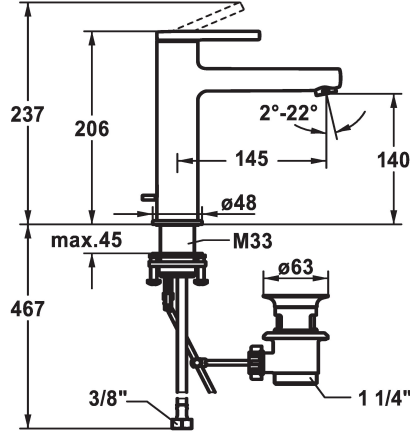

## KWC AVA 2.0 Lever mixer - Basin - CoolFix

Modell-Linie: AVA 2.0 | 12.468.033.000FL  
Hanat | Käsi käyttöiset hanat

### KWC-No.

**125091**  
chromeline, A 145, flexible connection hoses, with pop-up valve

**125092**  
chromeline, A 145, flexible connection hoses, without pop-up valve

**125093**  
chromeline, A 145, flexible connection hoses, with Push Open

### ATT-KWC- ABLAUFGARNITUR

mit\_Ablaufgarnitur

ohne\_Ablaufgarnitur

mit\_Push\_open

- flow rate and temperature continuously variable
- \* Flexible connection hoses 3/8"
- \* QuickInstallation - Fastening via threaded connection with locking screws
- \* Mounting hole size ø35 mm
- \* Scope of delivery:
- KWC pop-up valve Z.538.581.000

Faucet\_typ

Measure\_Height

ATT-KWC-ENERGIESPAREN

G\_Acoustic group

Projection\_A

EnergyLabelCH

ATT-KWC-MASS-WASSERAUSTRITT

Materiaali