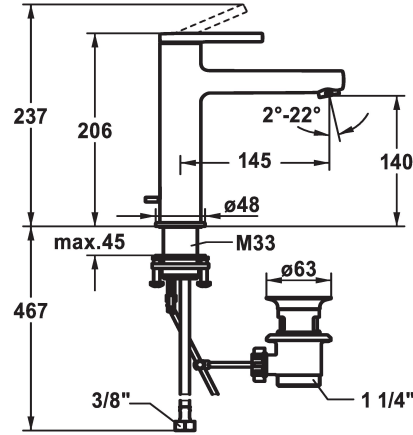

KWC AVA 2.0 Lever mixer - Basin - CoolFix

Modell-Linie: AVA 2.0 | 12.468.033.000FL
Armatura umywalkowa | Armatura jednouchwytowa

KWC-No.

125091
chromeline, A 145, flexible connection hoses, with pop-up valve

125092
chromeline, A 145, flexible connection hoses, without pop-up valve

125093
chromeline, A 145, flexible connection hoses, with Push Open

- * CoolFix - Cold water flow with a centered lever
- * EcoProtect - water-saving device
- * Fixed spout
- Neoperl® Perlator® SSR, swivelling jet regulator
- * OptimalSpace - ample space for washing or working
- * KWC cartridge S 25
- with ceramic discs

ATT-KWC- ABLAUFGARNITUR

mit_Ablaufgarnitur

ohne_Ablaufgarnitur

mit_Push_open

- flow rate and temperature continuously variable
- * Flexible connection hoses 3/8"
- * QuickInstallation - Fastening via threaded connection with locking screws
- * Mounting hole size ø35 mm
- * Scope of delivery:
- KWC pop-up valve Z.538.581.000

Faucet_typ

Dimension Height

ATT-KWC-ENERGIESPAREN

G_Acoustic group

Projection_A

EnergyLabelCH

ATT-KWC-MASS-WASSERAUSTRITT

Material