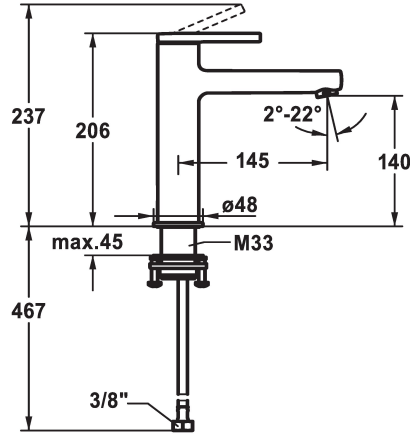

KWC AVA 2.0 Lever mixer - Basin - CoolFix

Modell-Linie: AVA 2.0 | 12.468.073.000FL
Umyvadlové armatury | Hydraulické armatury

KWC-No.

125091
chromeline, A 145, flexible connection hoses, with pop-up valve

125092
chromeline, A 145, flexible connection hoses, without pop-up valve

125093
chromeline, A 145, flexible connection hoses, with Push Open

- * CoolFix - Cold water flow with a centered lever
- * EcoProtect - water-saving device
- * Fixed spout
- Neoperl® Perlator® SSR, swivelling jet regulator
- * OptimalSpace - ample space for washing or working
- * KWC cartridge S 25

ATT-KWC- ABLAUFGARNITUR

mit_Ablaufgarnitur

ohne_Ablaufgarnitur

mit_Push_open

- with ceramic discs
- flow rate and temperature continuously variable
- * Flexible connection hoses 3/8"
- * QuickInstallation - Fastening via threaded connection with locking screws
- * Mounting hole size $\varnothing 35$ mm

Faucet_typ

Measure_Height

ATT-KWC-ENERGIESPAREN

G_Acoustic_group

Projection_A

EnergyLabelCH

ATT-KWC-MASS-WASSERAUSTRITT

Materiál