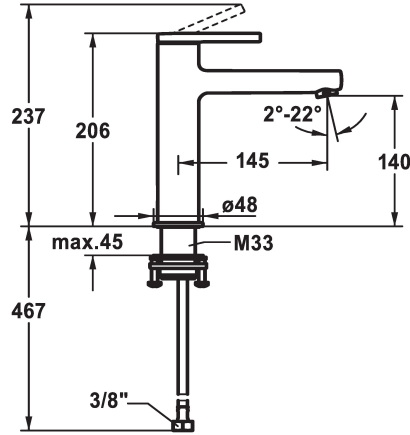

KWC AVA 2.0 Lever mixer - Basin - CoolFix

Modell-Linie: AVA 2.0 | 12.468.073.000FL
Taps | Manual taps

KWC-No.

125091
chromeline, A 145, flexible connection hoses, with pop-up valve

125092
chromeline, A 145, flexible connection hoses, without pop-up valve

125093
chromeline, A 145, flexible connection hoses, with Push Open

- * CoolFix - Cold water flow with a centered lever
- * EcoProtect - water-saving device
- * Fixed spout
- Neoperl® Perlator® SSR, swivelling jet regulator
- * OptimalSpace - ample space for washing or working
- * KWC cartridge S 25

Pop-up_valve

with pop-up valve

without pop-up valve

with Push open

- with ceramic discs
- flow rate and temperature continuously variable
- * Flexible connection hoses 3/8"
- * QuickInstallation - Fastening via threaded connection with locking screws
- * Mounting hole size ø35 mm

Technical Data

Flow rate
Pop-up_valve
Connection
Spout
Handling
Color code
Installation_type
Faucet_typ
Dimension Height
Energysaving
Acoustic group
Projection_A
Energy Label
Dimension Water outlet
material