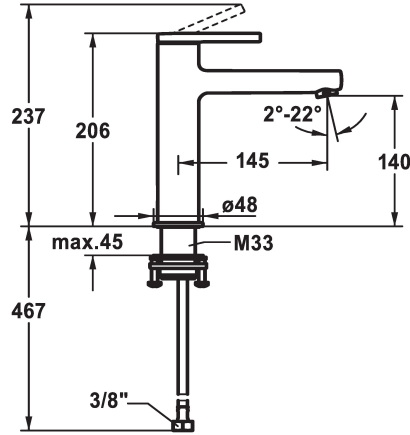

## KWC AVA 2.0 Lever mixer - Basin - CoolFix

Modell-Linie: AVA 2.0 | 12.468.073.000FL  
Taps | Manual taps

### KWC-No.

**125091**  
chromeline, A 145, flexible connection hoses, with pop-up valve

**125092**  
chromeline, A 145, flexible connection hoses, without pop-up valve

**125093**  
chromeline, A 145, flexible connection hoses, with Push Open

### pop-up assembly

with pop-up valve

without pop-up valve

with Push open

- with ceramic discs
- flow rate and temperature continuously variable
- \* Flexible connection hoses 3/8"
- \* QuickInstallation - Fastening via threaded connection with locking screws
- \* Mounting hole size ø35 mm

### Technical Data

Flow rate
pop-up assembly
Connection
Spout
Handling
Color code
Installation type
Faucet_typ
Dimension Height
Energysaving
Acoustic group
Projection A
Energy label
Dimension Water outlet
material