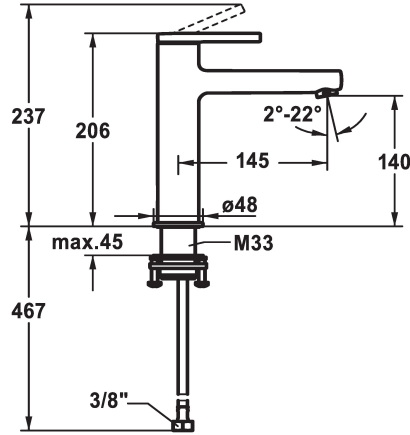

KWC AVA 2.0 Lever mixer - Basin - CoolFix

Modell-Linie: AVA 2.0 | 12.468.073.000FL
Taps | Manual taps

KWC-No.

125091
chromeline, A 145, flexible connection hoses, with pop-up valve

125092
chromeline, A 145, flexible connection hoses, without pop-up valve

125093
chromeline, A 145, flexible connection hoses, with Push Open

- * CoolFix - Cold water flow with a centered lever
- * EcoProtect - water-saving device
- * Fixed spout
- Neoperl® Perlator® SSR, swivelling jet regulator
- * OptimalSpace - ample space for washing or working
- * KWC cartridge S 25

pop-up valve

with pop-up valve

without pop-up valve

with Push open

- with ceramic discs
- flow rate and temperature continuously variable
- * Flexible connection hoses 3/8"
- * QuickInstallation - Fastening via threaded connection with locking screws
- * Mounting hole size ø35 mm

Technical Data

Flow rate
pop-up valve
Connection
Spout
Handling
Color code
Installation type
Faucet_typ
Measure Height
Energysaving
Acoustic group
Projection A
Energy label
Dimension Water outlet
material