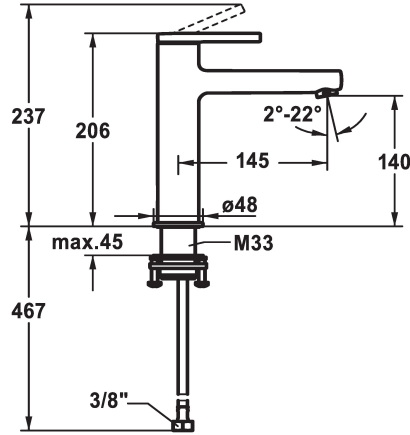

## KWC AVA 2.0 Lever mixer - Basin - CoolFix

Modell-Linie: AVA 2.0 | 12.468.073.000FL  
Hanat | Käsi käyttöiset hanat

### KWC-No.

**125091**  
chromeline, A 145, flexible connection hoses, with pop-up valve

**125092**  
chromeline, A 145, flexible connection hoses, without pop-up valve

**125093**  
chromeline, A 145, flexible connection hoses, with Push Open

Faucet\_typ

Measure\_Height

ATT-KWC-ENERGIESPAREN

G\_Acoustic\_group

Projection\_A

EnergyLabelCH

ATT-KWC-MASS-WASSERAUSTRITT

Materiaali

### ATT-KWC- ABLAUFGARNITUR

mit\_Ablaufgarnitur

ohne\_Ablaufgarnitur

mit\_Push\_open

- with ceramic discs
- flow rate and temperature continuously variable
- \* Flexible connection hoses 3/8"
- \* QuickInstallation - Fastening via threaded connection with locking screws
- \* Mounting hole size ø35 mm