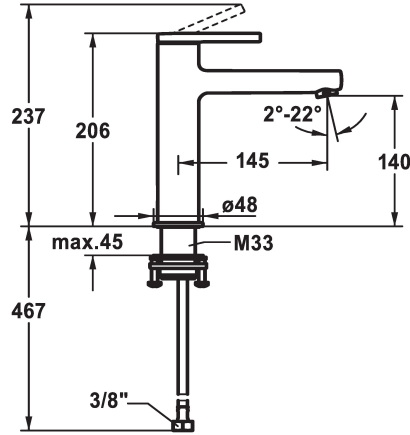

## KWC AVA 2.0 Lever mixer - Basin - CoolFix

Modell-Linie: AVA 2.0 | 12.468.073.000FL  
Kranar | Hydraulické armatúry

### KWC-No.

**125091**  
chromeline, A 145, flexible connection hoses, with pop-up valve

**125092**  
chromeline, A 145, flexible connection hoses, without pop-up valve

**125093**  
chromeline, A 145, flexible connection hoses, with Push Open

Faucet\_typ

Measure\_Height

ATT-KWC-ENERGIESPAREN

G\_Acoustic\_group

Projection\_A

EnergyLabelCH

ATT-KWC-MASS-WASSERAUSTRITT

Material

### ATT-KWC- ABLAUFGARNITUR

mit\_Ablaufgarnitur

ohne\_Ablaufgarnitur

mit\_Push\_open

- with ceramic discs
- flow rate and temperature continuously variable
- \* Flexible connection hoses 3/8"
- \* QuickInstallation - Fastening via threaded connection with locking screws
- \* Mounting hole size ø35 mm