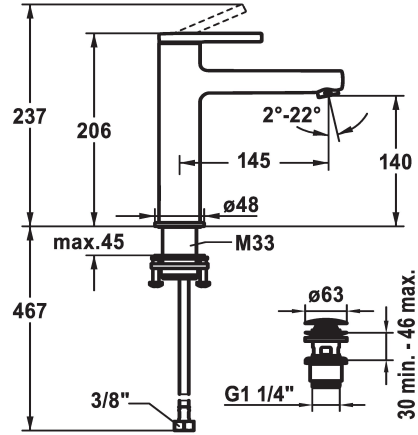

## KWC AVA 2.0 Lever mixer - Basin - CoolFix

Modell-Linie: AVA 2.0 | 12.468.633.000FL  
Umyvadlové armatury | Hydraulické armatury

### KWC-No.

**125091**  
chromeline, A 145, flexible connection hoses, with pop-up valve

**125092**  
chromeline, A 145, flexible connection hoses, without pop-up valve

**125093**  
chromeline, A 145, flexible connection hoses, with Push Open

### ATT-KWC- ABLAUFGARNITUR

mit\_Ablaufgarnitur

ohne\_Ablaufgarnitur

mit\_Push\_open

- flow rate and temperature continuously variable
- \* Flexible connection hoses 3/8"
- \* QuickInstallation - Fastening via threaded connection with locking screws
- \* Mounting hole size ø35 mm
- \* Scope of delivery:
- KWC pop-up valve Push Open 2 in 1 Z.538.321.000

Faucet\_typ

Measure\_Height

ATT-KWC-ENERGIESPAREN

G\_Acoustic group

Projection\_A

EnergyLabelCH

ATT-KWC-MASS-WASSERAUSTRITT

Material