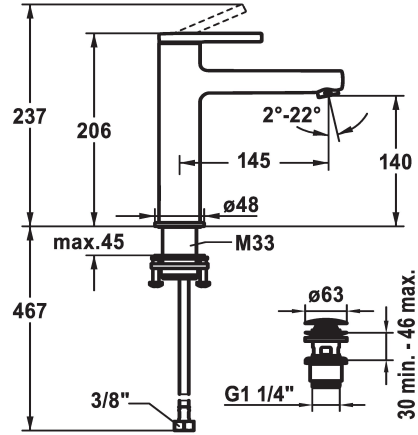

KWC AVA 2.0 Lever mixer - Basin - CoolFix

Modell-Linie: AVA 2.0 | 12.468.633.000FL
Taps | Manual taps

KWC-No.

125091
chromeline, A 145, flexible connection hoses, with pop-up valve

125092
chromeline, A 145, flexible connection hoses, without pop-up valve

pop-up valve

with pop-up valve

without pop-up valve

with Push open

- flow rate and temperature continuously variable
- * Flexible connection hoses 3/8"
- * QuickInstallation - Fastening via threaded connection with locking screws
- * Mounting hole size ø35 mm
- * Scope of delivery:
- KWC pop-up valve Push Open 2 in 1 Z.538.321.000

Technical Data

Flow rate	5 l/min (3 bar)
pop-up valve	with Push open
Connection	Flexible connection hoses
Spout	fixed
Handling	top lever
Color code	chromeline
Installation type	Pillar installation
Faucet_typ	Faucet
Measure Height	206
Energysaving	Coolfix
Acoustic group	yes
Projection A	A 145
Energy label	A
Dimension Water outlet	140
material	Brass

Flow rate	5 l/min (3 bar)
pop-up valve	with Push open
Connection	Flexible connection hoses
Spout	fixed
Handling	top lever
Color code	chromeline
Installation type	Pillar installation
Faucet_typ	Faucet
Measure Height	206
Energysaving	Coolfix
Acoustic group	yes
Projection A	A 145
Energy label	A
Dimension Water outlet	140
material	Brass