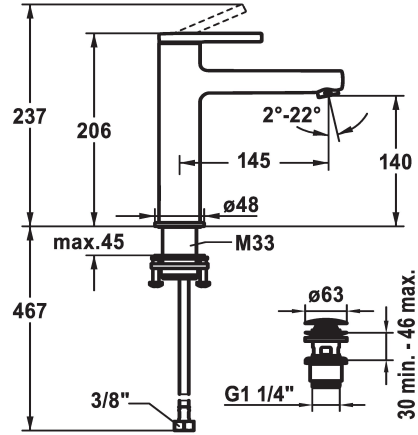

KWC AVA 2.0 Lever mixer - Basin - CoolFix

Modell-Linie: AVA 2.0 | 12.468.633.000FL
Hanat | Käsikäyttöiset hanat

KWC-No.

125091
chromeline, A 145, flexible connection hoses, with pop-up valve

125092
chromeline, A 145, flexible connection hoses, without pop-up valve

125093
chromeline, A 145, flexible connection hoses, with Push Open

- * CoolFix - Cold water flow with a centered lever
- * EcoProtect - water-saving device
- * Fixed spout
- Neoperl® Perlator® SSR, swivelling jet regulator
- * OptimalSpace - ample space for washing or working
- * KWC cartridge S 25
- with ceramic discs

ATT-KWC- ABLAUGARNITUR

mit_Ablaufgarnitur

ohne_Ablaufgarnitur

mit_Push_open

- flow rate and temperature continuously variable
- * Flexible connection hoses 3/8"
- * QuickInstallation - Fastening via threaded connection with locking screws
- * Mounting hole size ø35 mm
- * Scope of delivery:
- KWC pop-up valve Push Open 2 in 1 Z.538.321.000

Faucet_typ

Measure_Height

ATT-KWC-ENERGIESPAREN

G_Acoustic group

Projection_A

EnergyLabelCH

ATT-KWC-MASS-WASSERAUSTRITT

Materiaali