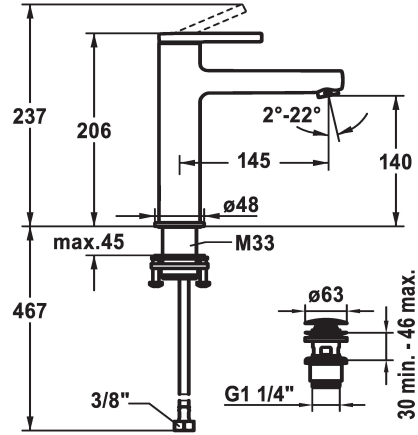

## KWC AVA 2.0 Lever mixer - Basin - CoolFix

Modell-Linie: AVA 2.0 | 12.468.633.000FL  
Armatura umywalkowa | Armatura jednouchwytywa

### KWC-No.

**125091**  
chromeline, A 145, flexible connection hoses, with pop-up valve

**125092**  
chromeline, A 145, flexible connection hoses, without pop-up valve

**125093**  
chromeline, A 145, flexible connection hoses, with Push Open

### ATT-KWC- ABLAUFGARNITUR

mit\_Ablaufgarnitur

ohne\_Ablaufgarnitur

mit\_Push\_open

- flow rate and temperature continuously variable
- \* Flexible connection hoses 3/8"
- \* QuickInstallation - Fastening via threaded connection with locking screws
- \* Mounting hole size ø35 mm
- \* Scope of delivery:
- KWC pop-up valve Push Open 2 in 1 Z.538.321.000

5 l/min (3 bar)

mit\_Push\_open

Flexible\_Anschlusschläuche

fest

topbedient

chromeline

Standmontage

01