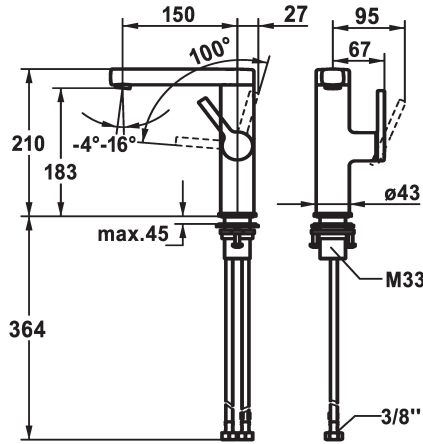

### KWC-No.

**125096**  
chromeline, A 150, flexible connection hoses, with pop-up valve

**125097**  
chromeline, A 150, flexible connection hoses, without pop-up valve

**125098**  
chromeline, A 150, flexible connection hoses, with Push Open

- \* Lever installation only possible on the right side
- Child safety: cold water flow in lever position towards the front
- \* gap between wall and centre of mounting hole min. 27 mm
- \* EcoProtect - water-saving device
- \* Swivel spout 120°
- Neoperl® Perlator® SJR, swivelling jet regulator
- \* OptimalSpace - ample space for washing or working

### ATT-KWC- ABLAUFGARNITUR

mit\_Ablaufgarnitur

ohne\_Ablaufgarnitur

mit\_Push\_open

- \* KWC cartridge S 25
- with ceramic discs
- flow rate and temperature continuously variable
- \* Flexible connection hoses 3/8"
- \* QuickInstallation - Fastening via threaded connection with locking screws
- \* Mounting hole size ø35 mm

Faucet\_typ

Measure\_Height

G\_Acoustic\_group

Projection\_A

EnergyLabelCH

ATT-KWC-MASS-WASSERAUSTRITT

Materiál

5 l/min (3 bar)