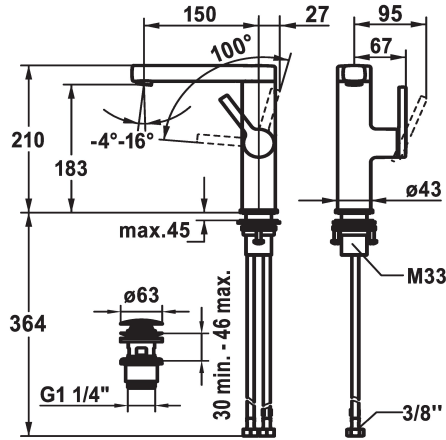

KWC AVA 2.0 Lever mixer - Basin

Modell-Linie: AVA 2.0 | 12.468.651.000FL
Taps | Manual taps

KWC-No.

125096
chromeline, A 150, flexible connection hoses, with pop-up valve

125097
chromeline, A 150, flexible connection hoses, without pop-up valve

125098
chromeline, A 150, flexible connection hoses, with Push Open

- * Lever installation only possible on the right side
- Child safety: cold water flow in lever position towards the front
- * gap between wall and centre of mounting hole min. 27 mm
- * EcoProtect - water-saving device
- * Swivel spout 120°
- Neoperl® Perlator® SJR, swivelling jet regulator
- * OptimalSpace - ample space for washing or working
- * KWC cartridge S 25

Pop-up_valve

with pop-up valve

without pop-up valve

with Push open

- with ceramic discs
- flow rate and temperature continuously variable
- * Flexible connection hoses 3/8"
- * QuickInstallation - Fastening via threaded connection with locking screws
- * Mounting hole size ø35 mm
- * Scope of delivery:
- KWC pop-up valve Push Open 2 in 1 Z.538.321.000

Technical Data

Flow rate
Pop-up_valve
Connection
Spout
Handling
Color code
Installation_type
Faucet_typ
Dimension Height
Acoustic group
Projection_A
Energy Label
Dimension Water outlet
material

5 l/min (3 bar)
with Push open
Flexible connection hoses
swivel
side lever
chrome
Pillar installation
Faucet
210
Battery1
A 150
A
183
Brass