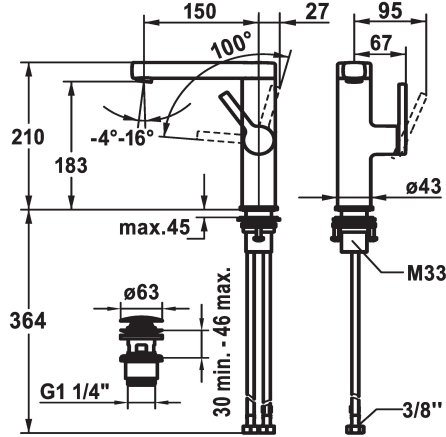

KWC AVA 2.0 Lever mixer - Basin

Modell-Linie: AVA 2.0 | 12.468.651.000FL
Taps | Manual taps

KWC-No.

125096
chromeline, A 150, flexible connection hoses, with pop-up valve

125097
chromeline, A 150, flexible connection hoses, without pop-up valve

125098
chromeline, A 150, flexible connection hoses, with Push Open

- * Lever installation only possible on the right side
- Child safety: cold water flow in lever position towards the front
- * gap between wall and centre of mounting hole min. 27 mm
- * EcoProtect - water-saving device
- * Swivel spout 120°
- Neoperl® Perlator® SJR, swivelling jet regulator
- * OptimalSpace - ample space for washing or working
- * KWC cartridge S 25

pop-up assembly

with pop-up valve

without pop-up valve

with Push open

- with ceramic discs
- flow rate and temperature continuously variable
- * Flexible connection hoses 3/8"
- * QuickInstallation - Fastening via threaded connection with locking screws
- * Mounting hole size 35 mm
- * Scope of delivery:
- KWC pop-up valve Push Open 2 in 1 Z.538.321.000

Technical Data

Flow rate
pop-up assembly
Connection
Spout
Handling
Color code
Installation type
Faucet_typ
Dimension Height
Acoustic group
Projection A
Energy label
Dimension Water outlet
material

5 l/min (3 bar)
with Push open
Flexible connection hoses
swivel
side lever
chromeline
Pillar installation
Faucet
210
yes
A 150
A
183
Brass