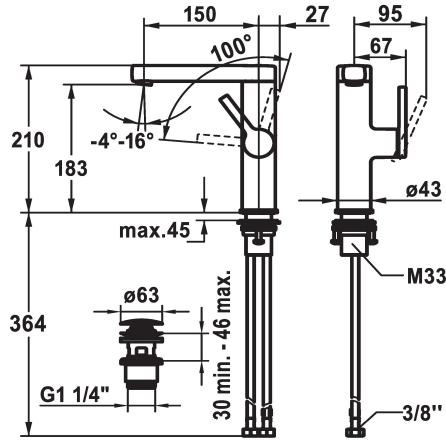

KWC AVA 2.0 Lever mixer - Basin

Modell-Linie: AVA 2.0 | 12.468.651.000FL
Kranar | Hydraulické armatúry

KWC-No.

125096
chromeline, A 150, flexible connection hoses, with pop-up valve

125097
chromeline, A 150, flexible connection hoses, without pop-up valve

125098
chromeline, A 150, flexible connection hoses, with Push Open

- * Lever installation only possible on the right side
- Child safety: cold water flow in lever position towards the front
- * gap between wall and centre of mounting hole min. 27 mm
- * EcoProtect - water-saving device
- * Swivel spout 120°
- Neoperl® Perlator® SJR, swivelling jet regulator
- * OptimalSpace - ample space for washing or working
- * KWC cartridge S 25

ATT-KWC- ABLAUFGARNITUR

mit_Ablaufgarnitur

ohne_Ablaufgarnitur

mit_Push_open

- with ceramic discs
- flow rate and temperature continuously variable
- * Flexible connection hoses 3/8"
- * QuickInstallation - Fastening via threaded connection with locking screws
- * Mounting hole size ø35 mm
- * Scope of delivery:
 - KWC pop-up valve Push Open 2 in 1 Z.538.321.000

Faucet_typ

Measure_Height

G_Acoustic group

Projection_A

EnergyLabelCH

ATT-KWC-MASS-WASSERAUSTRITT

Material

5 l/min (3 bar)