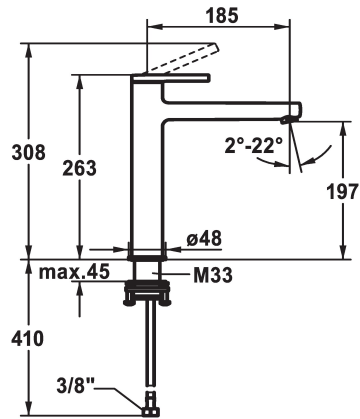

## KWC AVA 2.0 Lever mixer - Basin

Modell-Linie: AVA 2.0 | 12.468.093.000FL  
Umyvadlové armatury | Hydraulické armatury

### KWC-No.

**125100**  
chromeline, A 185, flexible connection hoses, without pop-up valve

**125101**  
chromeline, A 185, flexible connection hoses, with Push Open

- \* For top-mounted basins
- \* EcoProtect - water-saving device
- \* Fixed spout
- Neoperl® Perlator® SSR, swivelling jet regulator
- \* OptimalSpace - ample space for washing or working
- \* KWC cartridge S 25

Faucet\_typ

Measure\_Height

G\_Acoustic group

Projection\_A

EnergyLabelCH

ATT-KWC-MASS-WASSERAUSTRITT

Material

### ATT-KWC- ABLAUFGARNITUR

ohne\_Ablaufgarnitur

mit\_Push\_open

- with ceramic discs
- flow rate and temperature continuously variable
- \* Flexible connection hoses 3/8"
- \* QuickInstallation - Fastening via threaded connection with locking screws
- \* Mounting hole size ø35 mm