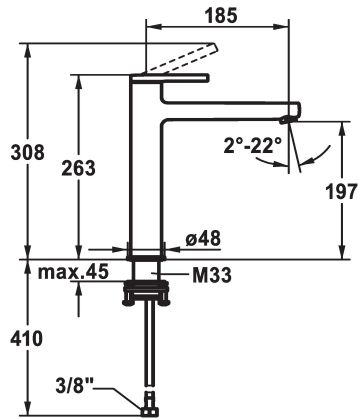

KWC AVA 2.0 Lever mixer - Basin

Modell-Linie: AVA 2.0 | 12.468.093.000FL
Taps | Manual taps

KWC-No.

125100
chromeline, A 185, flexible connection hoses, without pop-up valve

125101
chromeline, A 185, flexible connection hoses, with Push Open

- * For top-mounted basins
- * EcoProtect - water-saving device
- * Fixed spout
- Neoperl® Perlator® SSR, swivelling jet regulator
- * OptimalSpace - ample space for washing or working
- * KWC cartridge S 25

pop-up valve

without pop-up valve

with Push open

- with ceramic discs
- flow rate and temperature continuously variable
- * Flexible connection hoses 3/8"
- * QuickInstallation - Fastening via threaded connection with locking screws
- * Mounting hole size ø35 mm

Technical Data

Flow rate
pop-up valve
Connection
Spout
Handling
Color code
Installation type
Faucet_typ
Measure Height
Acoustic group
Projection A
Energy label
Dimension Water outlet
material

5 l/min (3 bar)
without pop-up valve
Flexible connection hoses
fixed
top lever
chromeline
for top-mounted sinks
Faucet
263
yes
A 185
A
197
Brass