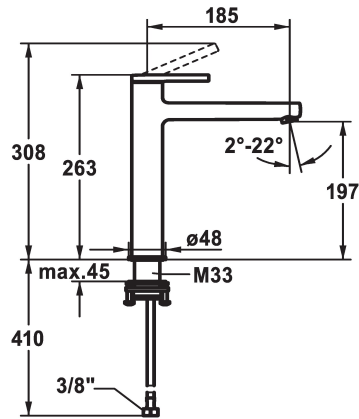

KWC AVA 2.0 Lever mixer - Basin

Modell-Linie: AVA 2.0 | 12.468.093.000FL
Armatura umywalkowa | Armatura jednouchwytywa

KWC-No.

125100
chromeline, A 185, flexible connection hoses, without pop-up valve

125101
chromeline, A 185, flexible connection hoses, with Push Open

Dane techniczne

A_Spout_Spray
ATT-KWC-ABLAUFGARNITUR
Connection
ATT-KWC-AUSLAUF
Handling
ATT-KWC-FARBCODE
Installation_type
Faucet_typ
Dimension Height
G_Acoustic group
Projection_A
EnergyLabelCH
ATT-KWC-MASS-WASSERAUSTRITT
Material

ATT-KWC- ABLAUFGARNITUR

ohne_Ablaufgarnitur

mit_Push_open

- with ceramic discs
- flow rate and temperature continuously variable
- * Flexible connection hoses 3/8"
- * QuickInstallation - Fastening via threaded connection with locking screws
- * Mounting hole size ø35 mm

5 l/min (3 bar)
ohne_Ablaufgarnitur
Flexible_Anschlusschläuche
fest
topbedient
chromeline
für Waschschüssel
01
263
1
A185
A
197
Mosiqdz