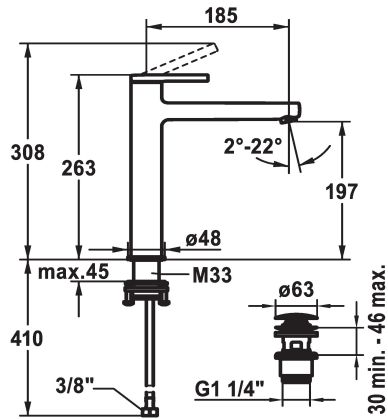

KWC AVA 2.0 Lever mixer - Basin

Modell-Linie: AVA 2.0 | 12.468.663.000FL
Umyvadlové armatury | Hydraulické armatury

KWC-No.

125100
chromeline, A 185, flexible connection hoses, without pop-up valve

125101
chromeline, A 185, flexible connection hoses, with Push Open

Measure_Height

G_Acoustic group

Projection_A

EnergyLabelCH

ATT-KWC-MASS-WASSERAUSTRITT

Material

ATT-KWC- ABLAUFGARNITUR

ohne_Ablaufgarnitur

mit_Push_open

- flow rate and temperature continuously variable
- * Flexible connection hoses 3/8"
- * QuickInstallation - Fastening via threaded connection with locking screws
- * Mounting hole size ø35 mm
- * Scope of delivery:
- KWC pop-up valve Push Open 2 in 1 Z.538.321.000

5 l/min (3 bar)

mit_Push_open

Flexible_Anschlusschläuche

topbedient

chromeline

für Waschschüssel

01

263