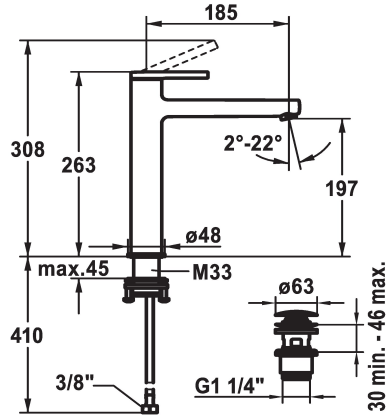

KWC AVA 2.0 Lever mixer - Basin

Modell-Linie: AVA 2.0 | 12.468.663.000FL
Taps | Manual taps

KWC-No.

125100
chromeline, A 185, flexible connection hoses, without pop-up valve

125101
chromeline, A 185, flexible connection hoses, with Push Open

- * For top-mounted basins
- * EcoProtect - water-saving device
- * Fixed spout
- Neoperl® Perlator® SSR, swivelling jet regulator
- * OptimalSpace - ample space for washing or working
- * KWC cartridge S 25
- with ceramic discs

pop-up assembly

without pop-up valve

with Push open

- flow rate and temperature continuously variable
- * Flexible connection hoses 3/8"
- * QuickInstallation - Fastening via threaded connection with locking screws
- * Mounting hole size $\varnothing 35$ mm
- * Scope of delivery:
- KWC pop-up valve Push Open 2 in 1 Z.538.321.000

Technical Data

Flow rate
pop-up assembly
Connection
Handling
Color code
Installation type
Faucet_typ
Dimension Height
Acoustic group
Projection A
Energy label
Dimension Water outlet
material

5 l/min (3 bar)
with Push open
Flexible connection hoses
top lever
chromeline
for top-mounted sinks
Faucet
263
yes
A 185
B
197
Brass