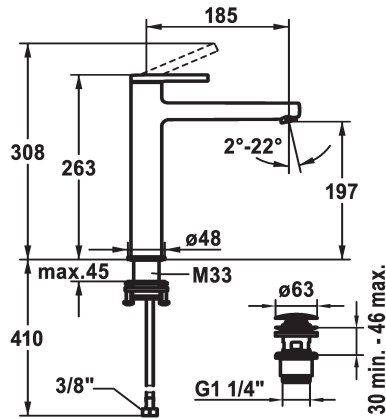

## KWC AVA 2.0 Lever mixer - Basin

Modell-Linie: AVA 2.0 | 12.468.663.000FL  
Hanat | Käsi­käyt­toiset hanat

### KWC-No.

**125100**  
chromeline, A 185, flexible connection hoses, without pop-up valve

**125101**  
chromeline, A 185, flexible connection hoses, with Push Open

- \* For top-mounted basins
- \* EcoProtect - water-saving device
- \* Fixed spout
- Neoperl® Perlator® SSR, swivelling jet regulator
- \* OptimalSpace - ample space for washing or working
- \* KWC cartridge S 25
- with ceramic discs

### ATT-KWC- ABLAUFGARNITUR

ohne\_Ablaufgarnitur

mit\_Push\_open

- flow rate and temperature continuously variable
- \* Flexible connection hoses 3/8"
- \* QuickInstallation - Fastening via threaded connection with locking screws
- \* Mounting hole size ø35 mm
- \* Scope of delivery:
- KWC pop-up valve Push Open 2 in 1 Z.538.321.000

5 l/min (3 bar)

mit\_Push\_open

Flexible\_Anschluss­schläuche

topbedient

chromeline

für Waschs­chüssel

01

263