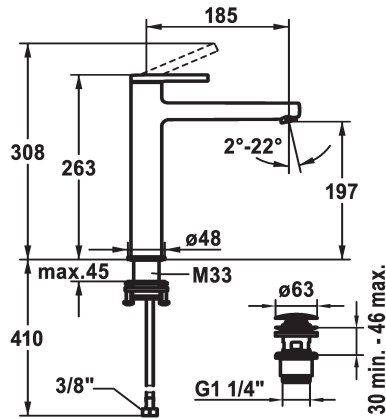

KWC AVA 2.0 Lever mixer - Basin

Modell-Linie: AVA 2.0 | 12.468.663.000FL
Kranar | Hydraulické armatúry

KWC-No.

125100
chromeline, A 185, flexible connection hoses, without pop-up valve

125101
chromeline, A 185, flexible connection hoses, with Push Open

Measure_Height

G_Acoustic group

Projection_A

EnergyLabelCH

ATT-KWC-MASS-WASSERAUSTRITT

Material

ATT-KWC- ABLAUFGARNITUR

ohne_Ablaufgarnitur

mit_Push_open

- flow rate and temperature continuously variable
- * Flexible connection hoses 3/8"
- * QuickInstallation - Fastening via threaded connection with locking screws
- * Mounting hole size ø35 mm
- * Scope of delivery:
- KWC pop-up valve Push Open 2 in 1 Z.538.321.000

5 l/min (3 bar)

mit_Push_open

Flexible_Anschlusschläuche

topbedient

chromeline

für Waschschüssel

01

263