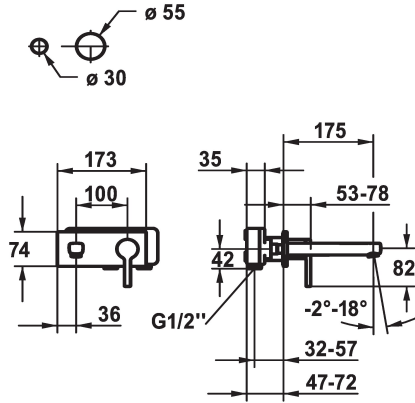

## KWC AVA 2.0 Trim kit - Lever mixer - Basin

Modell-Linie: AVA 2.0 | 11.462.033.000  
Taps | Manual taps

### KWC-No.

**125105**  
chromeline, A 175, Trim kit

**125106**  
chromeline, A 225, Trim kit

- \* Fixed spout
- Neoperl® Perlator® SSR, swivelling jet regulator
- \* OptimalSpace - ample space for washing or working
- \* KWC cartridge M 35 H
- with ceramic discs

### Projection A

A 175

A 225

- flow rate and temperature continuously variable
- \* To be ordered separately:
- Unit for concealed installation ½" 39.001.402.000
- \* To be ordered separately (optional or if necessary):
- Extension set 20 mm Z.536.333

### Technical Data

Flow rate
Spout
Diameter
Handling
Color code
Installation type
Faucet_typ
Acoustic group
Concealed unit
Projection A
Energy label
material

5 l/min (3 bar)
fixed
173 x 74
front lever
chromeline
Wall mounted
Faucet
yes
Trim kit
A 175
A
Brass